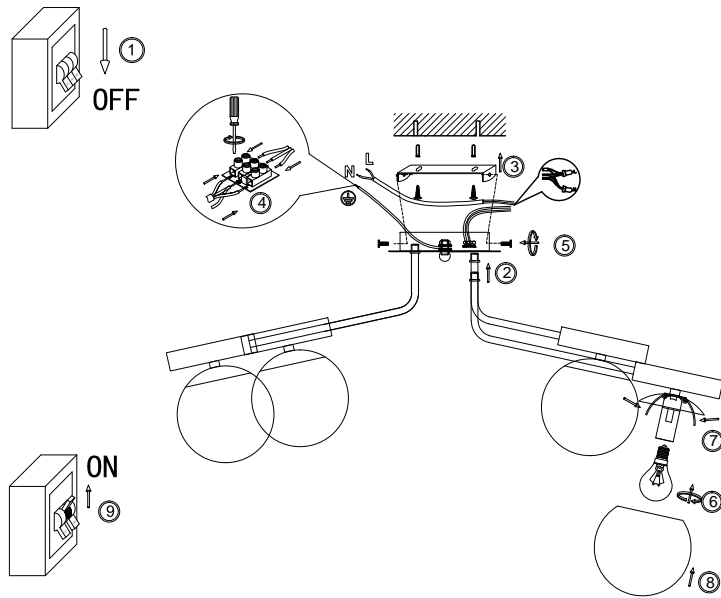

FREYA
TRADITION OF QUALITY

Instruction

FR5011CL-08B

8 x E14 (40W)

Model: FR5011CL-08B
Series: Paolina

Ceiling Lamps