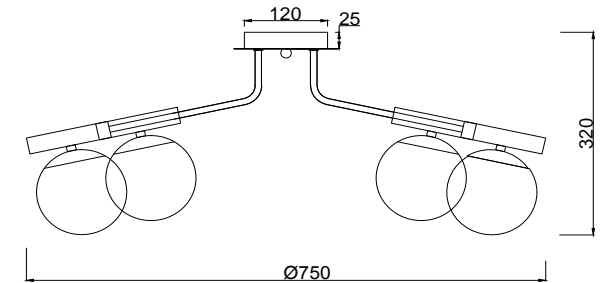

FREYA
TRADITION OF QUALITY

Instruction

FR5011CL-08B

8 x E14 (40W)

Model: FR5011CL-08B
Series: Paolina

Ceiling Lamps