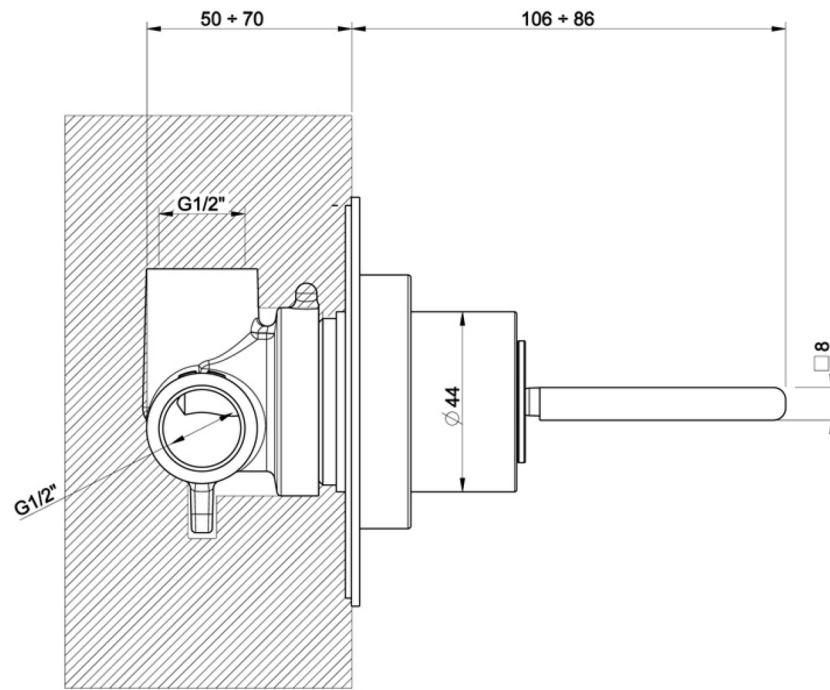

FRONT

LEFT

TOP

GSG
CERAMIC DESIGN

Miscelatore Joystick ad incasso per
lavabo / bidet con anello in ceramica
ed attacco da 1/2" ad una uscita.
Built in washbasin / bidet mixer
with ceramic ring and one exit
1/2 " connection.

Designation

Miscelatore Joystick ad incasso per
lavabo / bidet con anello in ceramica
ed attacco da 1/2" ad una uscita.
Built in washbasin / bidet mixer
with ceramic ring and one exit
1/2 " connection.

GSG
CERAMIC DESIGN

Scale

1:10

This drawing including the respected data may neither be duplicated
nor modified nor altered without the consent of GSG Ceramic Design.
The use of the data/technical drawings take place at users own risk and
under exclusion of any liability of GSG Ceramic Design.
The dimensions are not binding; products are subject to changes.
Measurement shown may be subjected to small variations or are indicative.