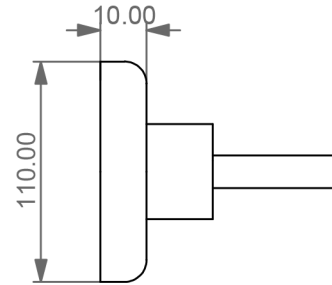

FRONT

LEFT

TOP

GSG
CERAMIC DESIGN

Miscelatore Joystick ad incasso per
lavabo / bidet con anello in ceramica
ed attacco da 1/2" ad una uscita.
Built in washbasin / bidet mixer
with ceramic ring and one exit
1/2 " connection.

Designation

Miscelatore Joystick ad incasso per
lavabo / bidet con anello in ceramica
ed attacco da 1/2" ad una uscita.
Built in washbasin / bidet mixer
with ceramic ring and one exit
1/2 " connection.

GSG
CERAMIC DESIGN

Scale

1:10

This drawing including the respected data may neither be duplicated
nor modified nor altered without the consent of GSG Ceramic Design.
The use of the data/technical drawings take place at users own risk and
under exclusion of any liability of GSG Ceramic Design.
The dimensions are not binding; products are subject to changes.
Measurement shown may be subjected to small variations or are indicative.