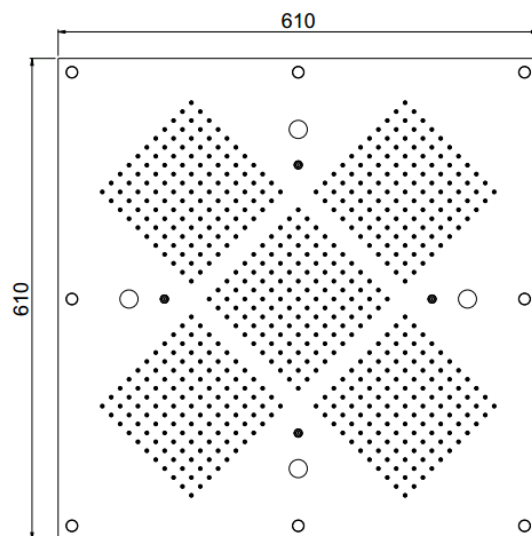

MyDream

MyDream 610x610
23054X-CRX

TECHNICAL INFORMATION

Multifunction built-in shower head, 610X610 mm, 605 nozzles in non-liming silicon, inspectable and serviceable with 3 jets and 2 ways: central rain, perimetral rain, central rain + perimetral rain

Flow rate:
20 l/min

PICTURE

SPARE PARTS

FEATURES

rain jet

rain central jet

perimetral rain jet

TECHNICAL DRAWING