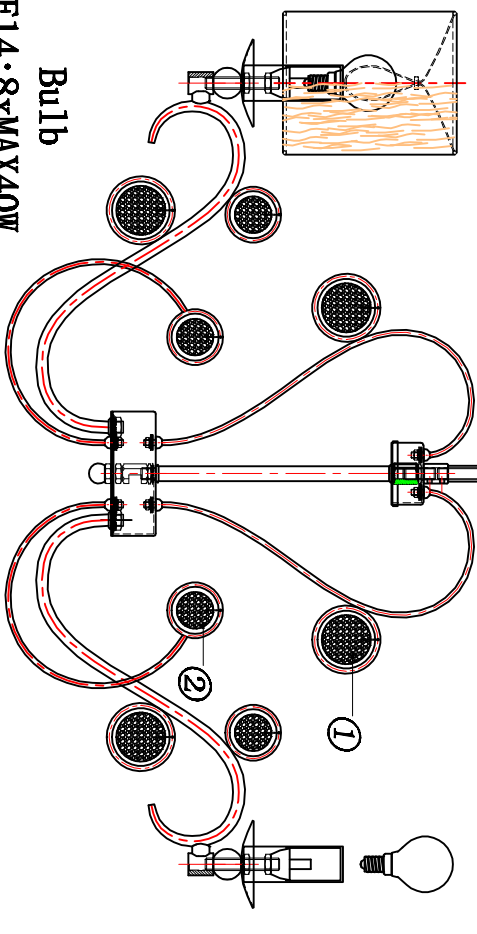

2493-8P

# CEILING LAMP

Bulb

E14:8xMAX40W

Specifications		Total strings
NO.		
①	40mm	X16pcs
②	30mm	X16pcs