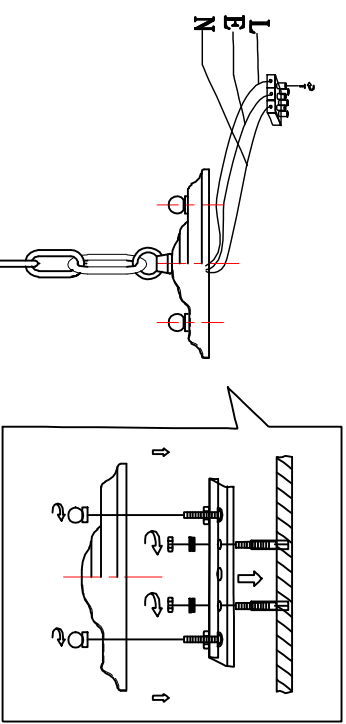

# CEILING LAMP

Bulb

E14:8xMAX40W

Specifications		Total strings
NO.		
①	40mm	X16pcs
②	30mm	X16pcs