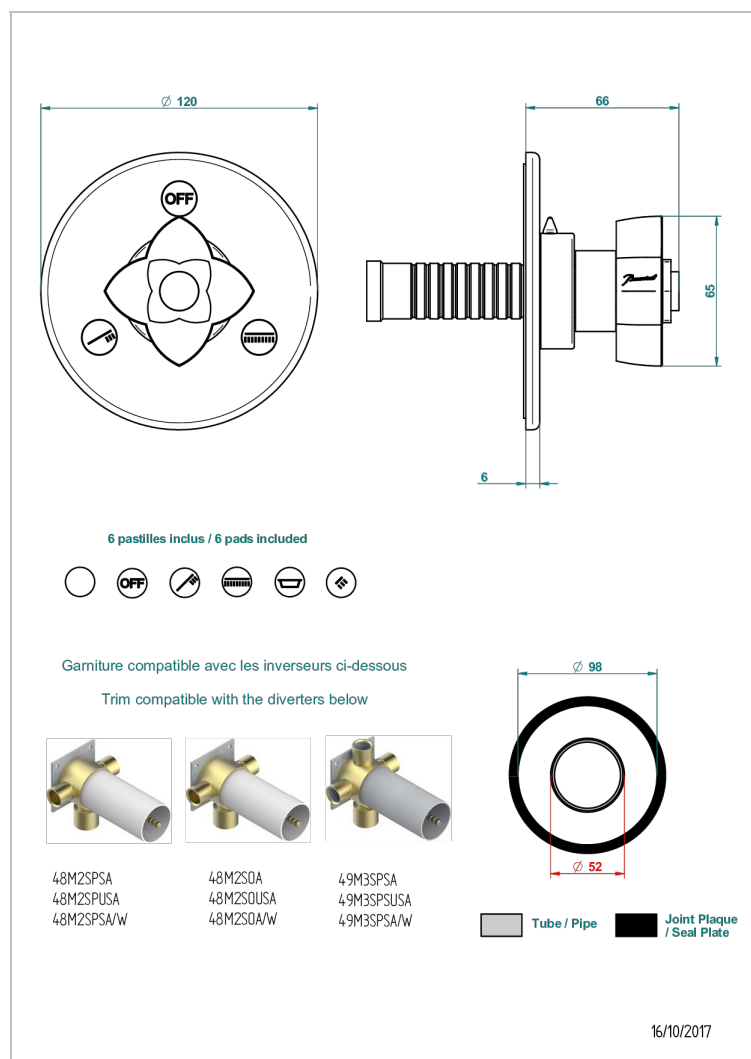

# PETALE DE CRISTAL, КРАСНЫЙ ХРУСТАЛЬ

U6C-48M2SB

Trim for wall mounted diverter, 2 ways - ref. 48M2 and 3 ways - ref. 49M3

## ХАРАКТЕРИСТИКИ

- Pétale de Cristal, красный хрусталь
- Trim for wall mounted diverter, 2 ways - ref. 48M2 and 3 ways - ref. 49M3

## СВЯЗАННЫЕ ТОВАРНЫЕ ПОЗИЦИИ

- Ref. G00-48M2SOA Wall mounted 3-way diverter with ceramic cartridge for concealed installation- 1 inlet 3/4" and 2 outlets 1/2" without stop position, without trim
- Ref. G00-48M2SPSA Wall mounted 3-way diverter with ceramic cartridge for concealed installation, 1 inlet 3/4" and 2 outlets 1/2" with stop position, without trim
- Ref. G00-49M3SPSA Wall mounted 4-way diverter with ceramic cartridge for concealed installation- 1 inlet 3/4" and 3 outlets 1/2" with stop position, without trim