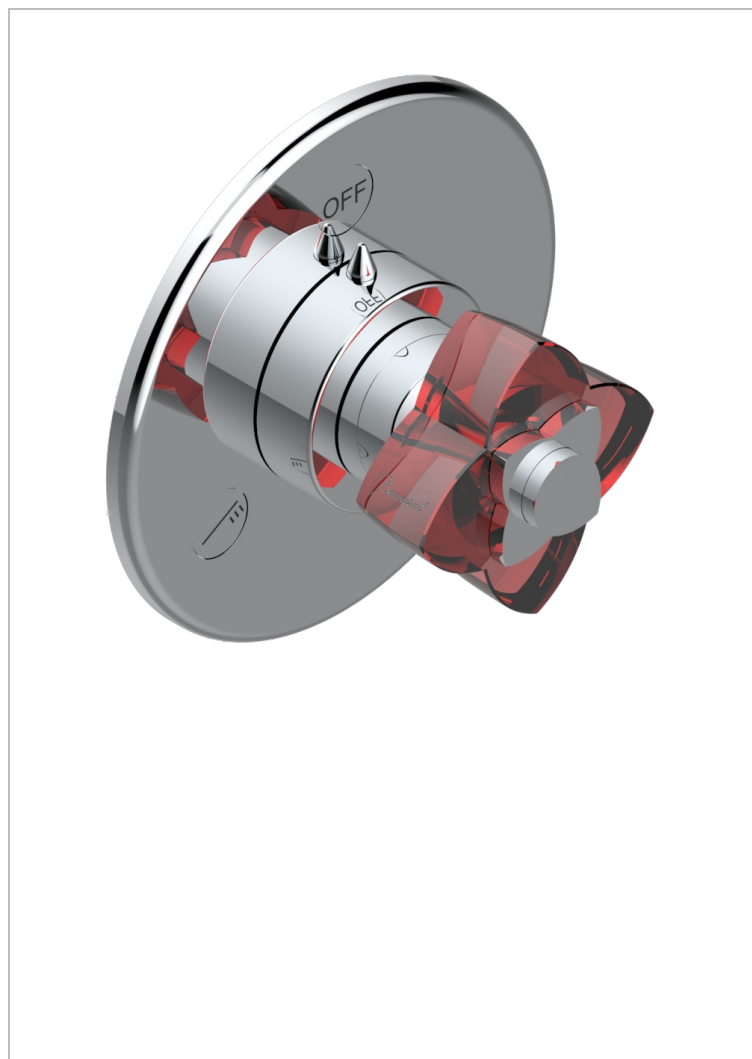

# PETALE DE CRISTAL, КРАСНЫЙ ХРУСТАЛЬ

U6C-48M2SB

Trim for wall mounted diverter, 2 ways - ref. 48M2 and 3 ways - ref. 49M3

## ХАРАКТЕРИСТИКИ

- Pétale de Cristal, красный хрусталь
- Trim for wall mounted diverter, 2 ways - ref. 48M2 and 3 ways - ref. 49M3

## СВЯЗАННЫЕ ТОВАРНЫЕ ПОЗИЦИИ

- Ref. G00-48M2SOA Wall mounted 3-way diverter with ceramic cartridge for concealed installation- 1 inlet 3/4" and 2 outlets 1/2" without stop position, without trim
- Ref. G00-48M2SPSA Wall mounted 3-way diverter with ceramic cartridge for concealed installation, 1 inlet 3/4" and 2 outlets 1/2" with stop position, without trim
- Ref. G00-49M3SPSA Wall mounted 4-way diverter with ceramic cartridge for concealed installation- 1 inlet 3/4" and 3 outlets 1/2" with stop position, without trim