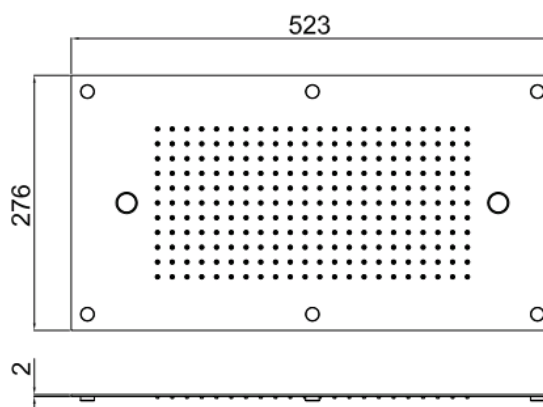

MyDream

MyDream 500x300
23080X/S

TECHNICAL INFORMATION

Multifunction built-in shower head, 500X300 mm, 242 nozzles in non-liming silicon, inspectable and serviceable with 1 jet: rain and chromotherapy

Flow rate:
8 l/min

PICTURE

SPARE PARTS

FEATURES

rain jet

TECHNICAL DRAWING

FINISHINGS