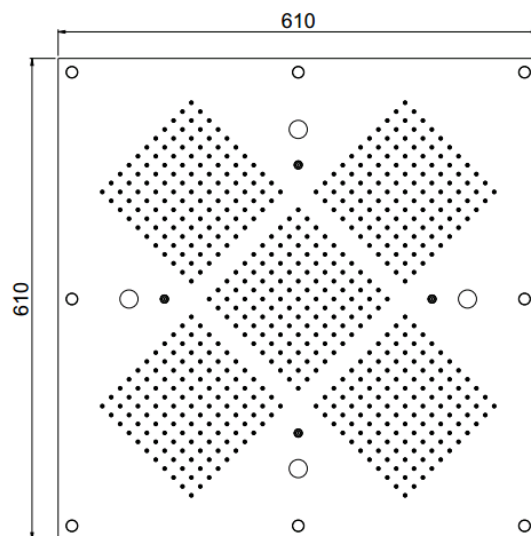

MyDream

MyDream 610x610
23054X

TECHNICAL INFORMATION

Multifunction built-in shower head, 610X610 mm, 605 nozzles in non-liming silicon, inspectable and serviceable with 3 jets and 2 ways: central rain, perimetral rain, central rain + perimetral rain

Flow rate:
20 l/min

PICTURE

SPARE PARTS

FEATURES

rain jet

rain central jet

perimetral rain jet

TECHNICAL DRAWING