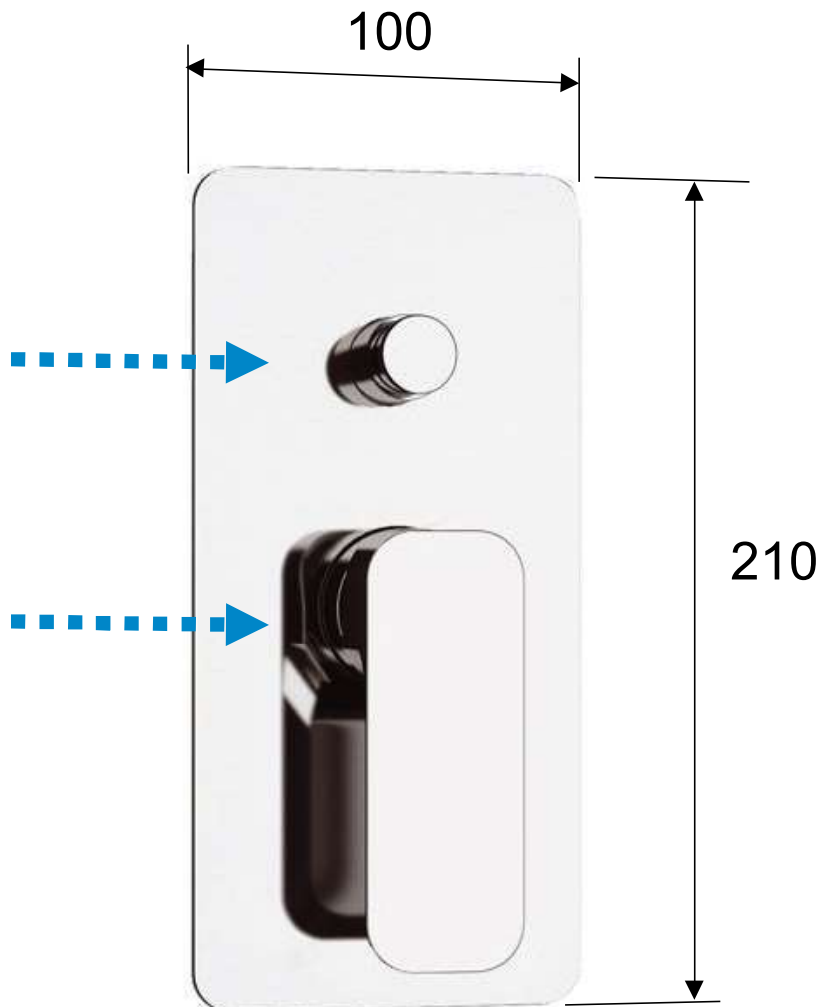

DANIEL

SCHEDA TECNICA TECHNICAL FEATURES

ART. COD.

TA612KB

MATERIALI / MATERIALS

OTTONE CROMATO / CHROME PLATED BRASS

CROMATURA / CHROME PLATING

UNI EN 248