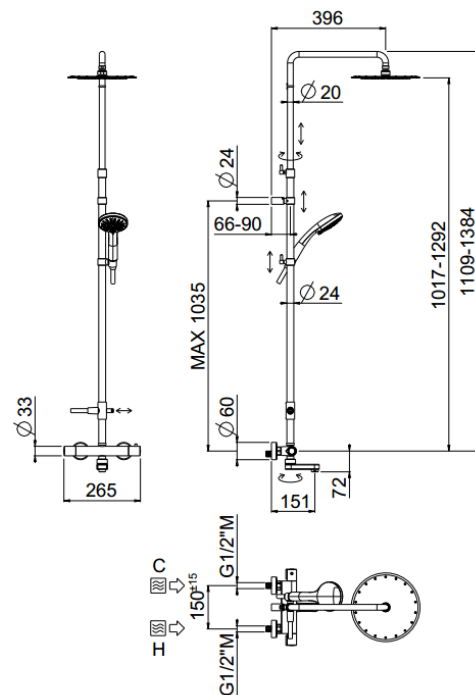

Rigoletto telescopic with spout

Rigoletto telescopic with spout, MySlim inspectable shower head
01-1975-N-CR

TECHNICAL INFORMATION

Bridge telescopic shower column including exposed mixer with brass handles, diverter and swinging spout, turning bar with adjustable mounting. Round ultra-thin shower head, Ø240, non-liming, inspectable and serviceable in chromed stainless steel. 3 jets non-liming shower in ABS. Smooth double anti-torsion PVC flexible hose, cm 150. CHROME

Flow rate:
x rubinetto

PICTURE

SPARE PARTS

ORIC035
T°

ORIC032
2 vie / ways

FEATURES

rain jet

central jet

side jet

Tub spout

double anti-torsion

adjustable telescopic shower column

Rigoletto adjustable spout

inspectable round

TECHNICAL DRAWING

FINISHINGS