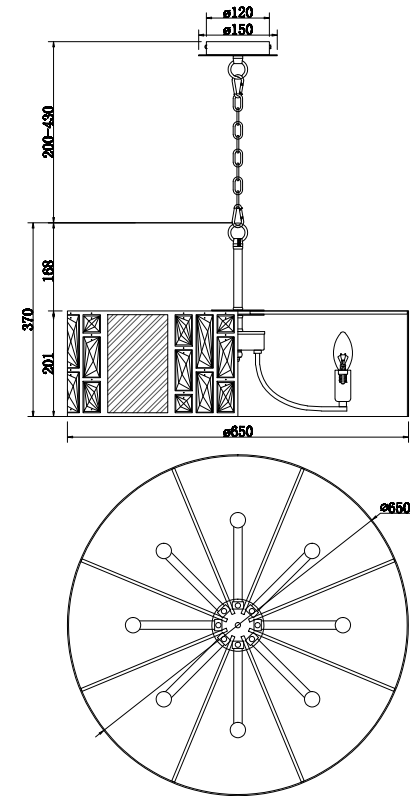

Instruction

MOD028PL-08CH

8 x E14 (60W)

Model: MOD028PL-08CH
Collection: Modern
Series: Mercurio

Pendant Lamps