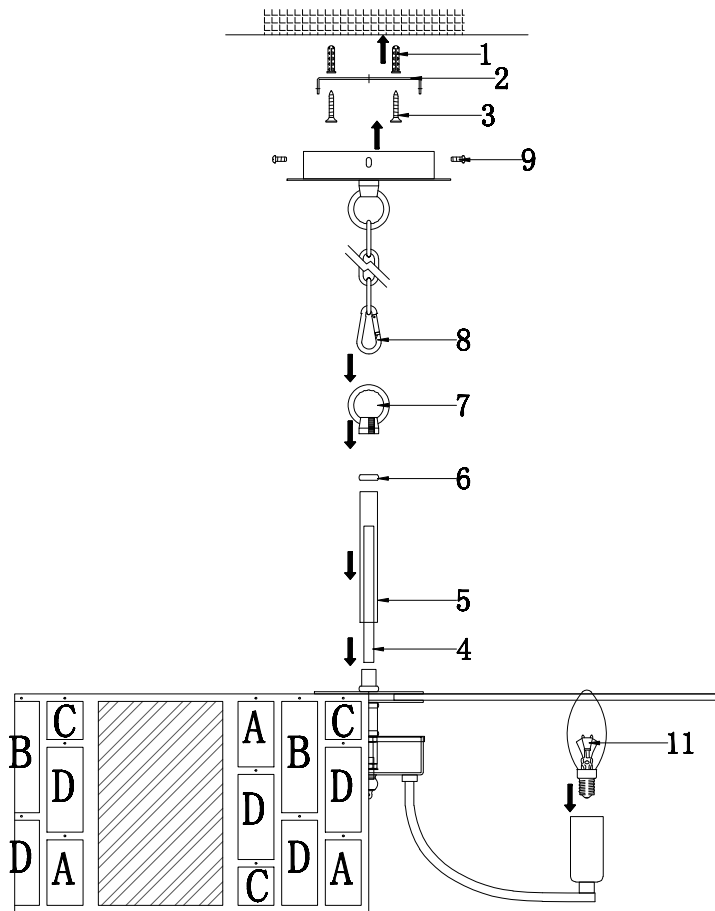

Instruction

MOD028PL-08CH

8 x E14 (60W)

Model: MOD028PL-08CH
Collection: Modern
Series: Mercurio

Pendant Lamps