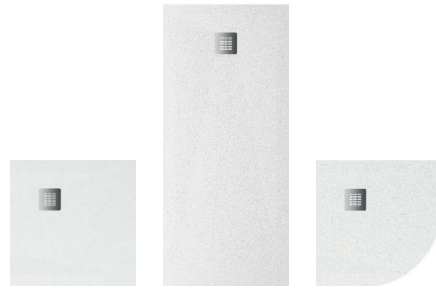

# ONE

the shower  
SHOWER TRAYS

ONE, a wide range of formats and colours, slate texture finish with coloured square cover

# ONE

the shower  
SHOWER TRAYS

ONE 80x180 bianco, with a slate texture finish and white square cover