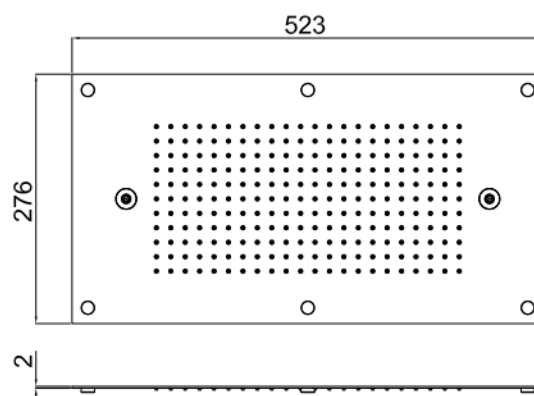

TECHNICAL DRAWING

SPARE PARTS

FINISHINGS