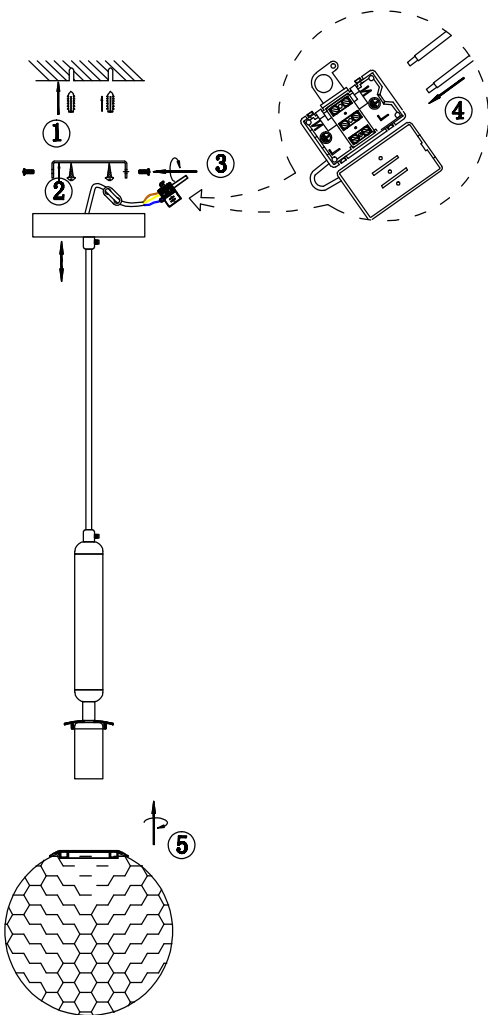

FREYA
TRADITION OF QUALITY

Instruction

FR5123PL-01BS

1 x E14 (40W)

Model: FR5123PL-01BS
Collection: Modern
Series: Zelda

Pendant Lamps