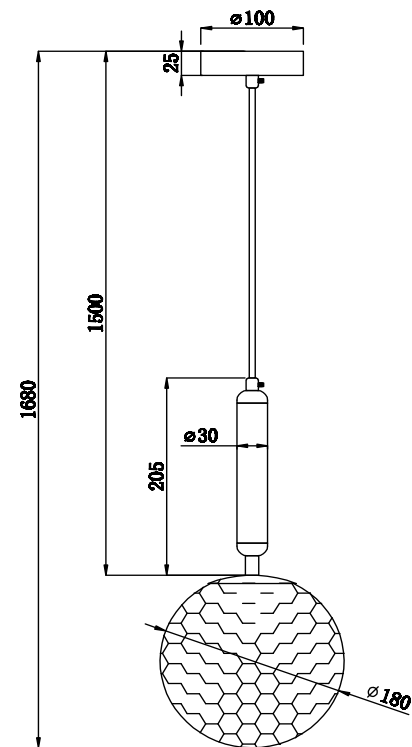

FREYA
TRADITION OF QUALITY

Instruction

FR5123PL-01BS

1 x E14 (40W)

Model: FR5123PL-01BS
Collection: Modern
Series: Zelda

Pendant Lamps