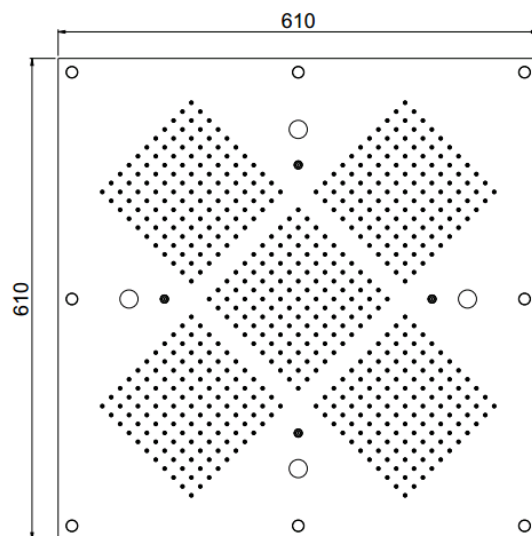

MyDream

MyDream 610x610
23052X/S-CRX

TECHNICAL INFORMATION

Multifunction built-in shower head, 610X610 mm, 605 nozzles in non-liming silicon, inspectable and serviceable with 3 jets and 2 ways: central rain, perimetral rain, central rain + perimetral rain and chromotherapy

Flow rate:
20 l/min

PICTURE

SPARE PARTS

FEATURES

rain jet

rain central jet

perimetral rain jet

TECHNICAL DRAWING