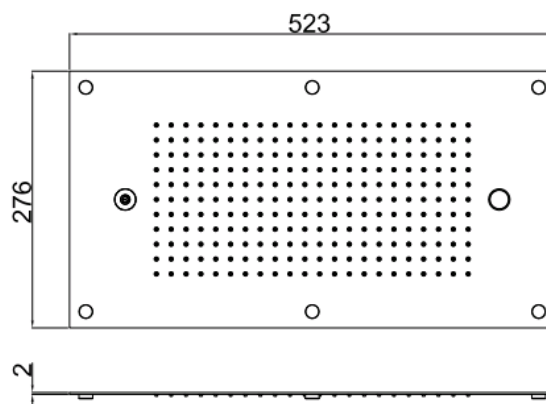

MyDream

MyDream 500x300
23080XN/S

TECHNICAL INFORMATION

Multifunction built-in shower head, 500X300 mm, 242 nozzles in non-liming silicon, inspectable and serviceable with 2 jets: rain, atomizers and chromotherapy

Flow rate:
8 l/min

FEATURES

rain jet

Shower head
mounted
atomizers

PICTURE

TECHNICAL DRAWING

SPARE PARTS

FINISHINGS