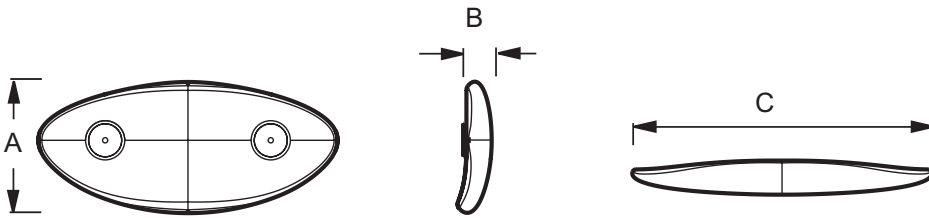

E6757

Collection: NO COLLECTION

Finish*:

00 - White

9K - Black

Features

• WEIGHT: 1 kg

• MATERIAL: 54

Technical drawing

Mm	E6757-00	E6757-9K
A	137	145
B	25	25
C	315	325

Product Specification: Headrest. E6757. Collection: NO COLLECTION. WEIGHT: 1 kg. MATERIAL: 54.

*Due to possible variations in computer and printer calibrations, technical factors and certain finish characteristics, the colors you see may not accurately portray the actual colors and are provided as a guide only.