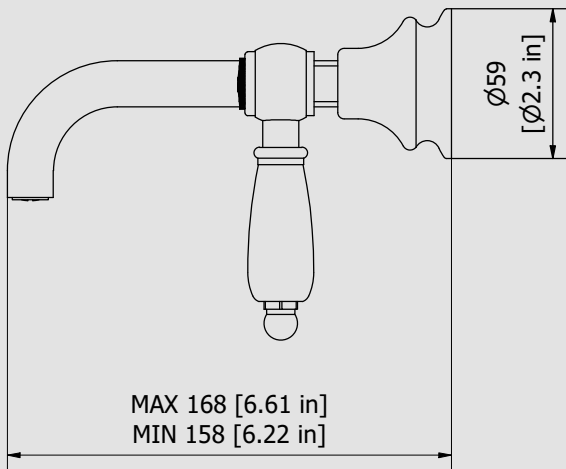

## HL306\_2

Description

Wall mounted widespread lavatory faucet.

Box Dimensions

265x260x70 mm

Weight

1.8 kg

Finishes

Dimensions

Cartridge

**Ceramic headwork**

Threaded fitting

Aerator

**M16.5x1**

Flow Rate (+/-10%)

1 BAR	2 BAR	3 BAR
9 l/m	13 l/m	15 l/m