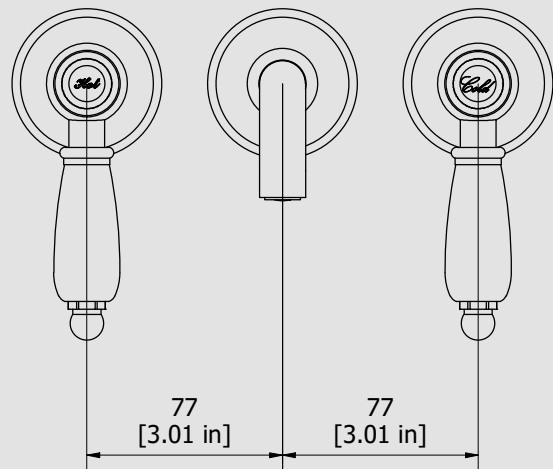

## HL306\_2

Description

Wall mounted widespread lavatory faucet.

Box Dimensions

265x260x70 mm

Weight

1.8 kg

Finishes

Dimensions

Cartridge

**Ceramic headwork**

Threaded fitting

Aerator

**M16.5x1**

Flow Rate (+/-10%)

1 BAR	2 BAR	3 BAR
9 l/m	13 l/m	15 l/m