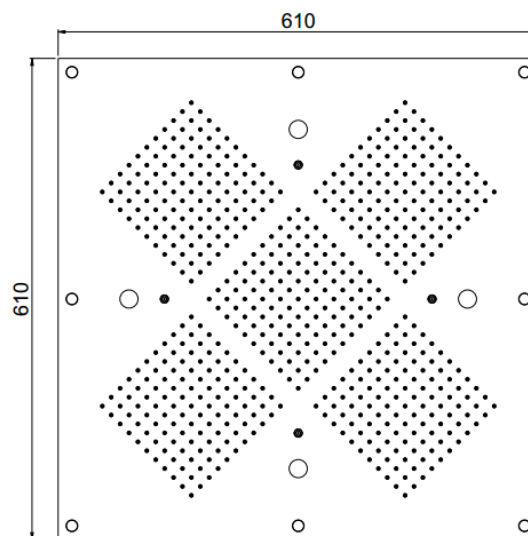

MyDream

MyDream 610x610
23052XN/S

TECHNICAL INFORMATION

Multifunction built-in shower head, 610X610 mm, 605 nozzles in non-liming silicon, inspectable and serviceable with 4 jets and 3 ways: central rain, perimetral rain, central rain + perimetral rain and chromotherapy

Flow rate:
20 l/min

PICTURE

SPARE PARTS

FEATURES

rain jet

rain central jet

perimetral rain jet

TECHNICAL DRAWING