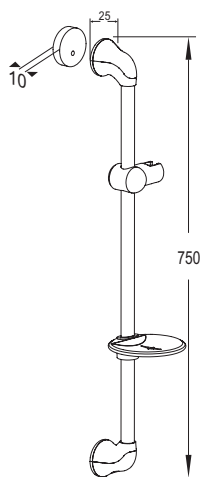

E5227

Collection: BASIC 2

Finish*:

CP - Chrome

Features

- DIMENSIONS: 75 x 0 cm
- MATERIAL: Metal
- WEIGHT: 1 kg
- INSTALLATION TYPE: Wall-mount

Technical drawing

Product Specification: Shower bar with soap dish. E5227. Collection: BASIC 2. DIMENSIONS: 75 x 0 cm. WEIGHT: 1 kg. MATERIAL: Metal. INSTALLATION TYPE: Wall-mount.