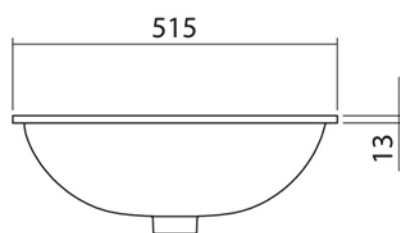

VICTORIAN Collection	
Code	Description
2010 OLD2010	Undermounted basin 480 mm White Old White
GRDN2010 OSBR2010	Decorated Garden Pattern Blue Pattern

Verona - Italy
tel. +39 045 8006917
fax. +39 045 8020111
gentry-home.com

VICTORIAN Collection	
Code	Description
2009 OLD2009	Undermounted basin 440 mm White Old White
GRDN2009 OSBR2009	Decorated Garden Pattern Blue Pattern

Verona - Italy
 tel. +39 045 8006917
 fax. +39 045 8020111
 gentry-home.com