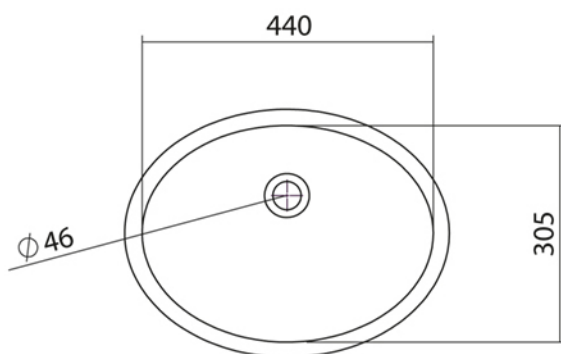

VICTORIAN Collection	
Code	Description
2010 OLD2010	Undermounted basin 480 mm White Old White
GRDN2010 OSBR2010	Decorated Garden Pattern Blue Pattern

Verona - Italy
tel. +39 045 8006917
fax. +39 045 8020111
gentry-home.com

VICTORIAN Collection	
Code	Description
2009 OLD2009	Undermounted basin 440 mm White Old White
GRDN2009 OSBR2009	Decorated Garden Pattern Blue Pattern

Verona - Italy
 tel. +39 045 8006917
 fax. +39 045 8020111
 gentry-home.com