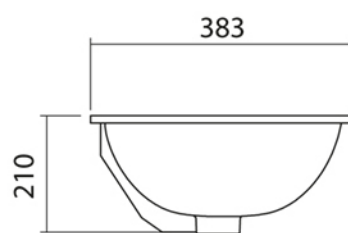

VICTORIAN Collection	
Code	Description
2010 OLD2010	Undermounted basin 480 mm White Old White
GRDN2010 OSBR2010	Decorated Garden Pattern Blue Pattern

Verona - Italy
tel. +39 045 8006917
fax. +39 045 8020111
gentry-home.com

VICTORIAN Collection	
Code	Description
2009 OLD2009	Undermounted basin 440 mm White Old White
GRDN2009 OSBR2009	Decorated Garden Pattern Blue Pattern

Verona - Italy
 tel. +39 045 8006917
 fax. +39 045 8020111
 gentry-home.com