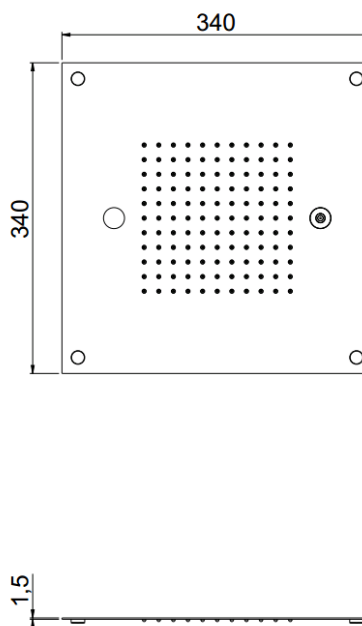

TECHNICAL DRAWING