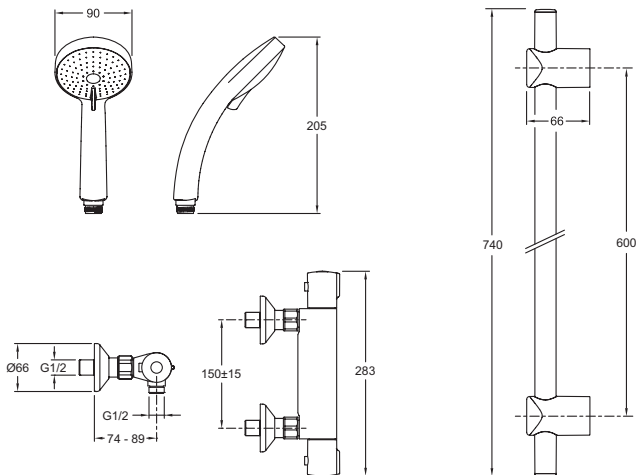

## Features

- DIMENSIONS: 35 x 64 x 9.50 cm
- MATERIAL: Metal
- WITH OR WITHOUT BRASSWARE: WITH TAPS AND FITTINGS
- SHOWER TAPS-CLASSIFICATION: THERMOSTATIC
- WEIGHT: 4 kg
- INSTALLATION TYPE: Wall-mount
- SINGLE-LEVER TAPS: MECHANICAL
- July thermostatic single-lever mixer (E8455) included: maximum temperature 50°C, push-in flow button

## Technical drawing

Product Specification: Thermostatic shower set. E5493. Collection: JULY. DIMENSIONS: 35 x 64 x 9.50 cm. WEIGHT: 4 kg. MATERIAL: Metal. INSTALLATION TYPE: Wall-mount. WITH OR WITHOUT BRASSWARE: WITH TAPS AND FITTINGS. SINGLE-LEVER TAPS: MECHANICAL. SHOWER TAPS-CLASSIFICATION: THERMOSTATIC. July thermostatic single-lever mixer (E8455) included: maximum temperature 50°C, push-in flow button.