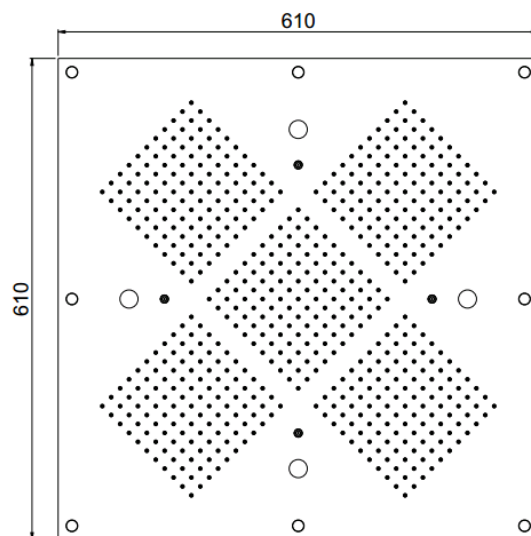

MyDream

MyDream 610x610
23052XN/S-CRX

TECHNICAL INFORMATION

Multifunction built-in shower head, 610X610 mm, 605 nozzles in non-liming silicon, inspectable and serviceable with 4 jets and 3 ways: central rain, perimetral rain, central rain + perimetral rain and chromotherapy

Flow rate:
20 l/min

PICTURE

SPARE PARTS

FEATURES

rain jet

rain central jet

perimetral rain jet

TECHNICAL DRAWING