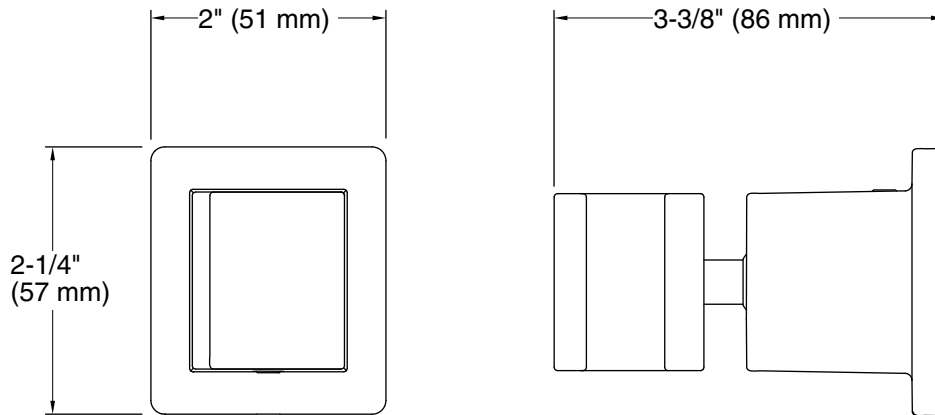

Features

- Bracket pivots and rotates to position handshower at desired angle.
- Ball joint offers smooth, wide-range movement.
- Unique side opening for handshower can be positioned for right- or left-side use.
- Coordinates with other products in the Awaken collection.

Technical Information

All product dimensions are nominal.

Material: Metal

Notes

Install this product according to the installation guide.