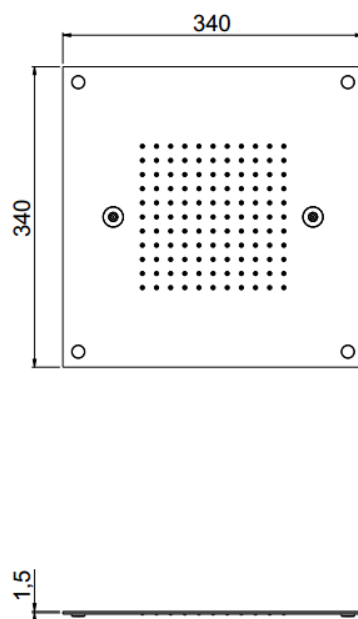

MyDream

MyDream 340x340
23064XN

TECHNICAL INFORMATION

Multifunction built-in shower head, 340X340 mm, 121 nozzles in non-liming silicon, inspectable and serviceable with 2 jets: rain, atomizer

Flow rate:
5 l/min

PICTURE

SPARE PARTS

FEATURES

rain jet

Shower head
mounted
atomizer

TECHNICAL DRAWING

FINISHINGS