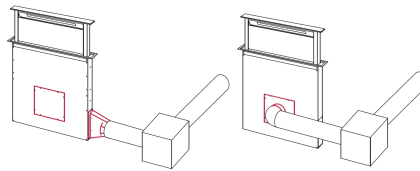

Remote engine installation kit
9700 459