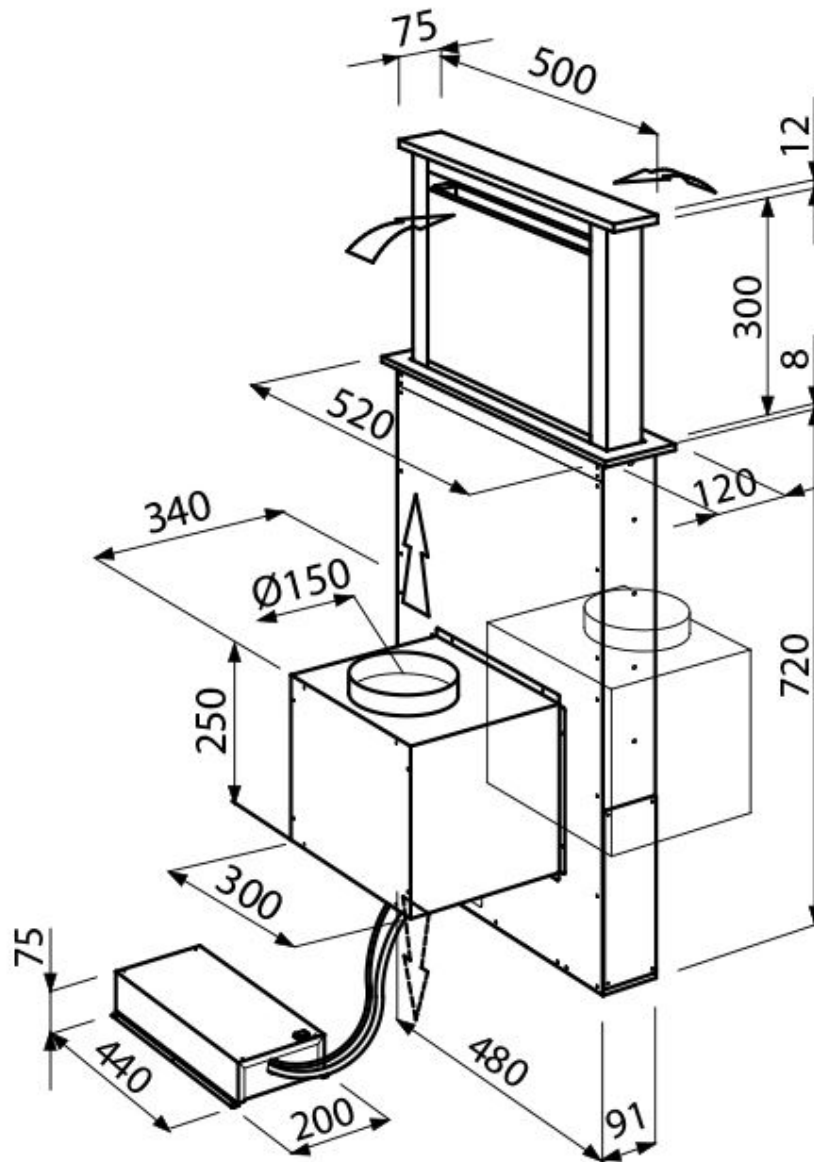

TECHNICAL DATA