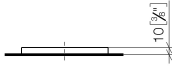

Soap dish free-standing model - Light Gold

IMO

84 410 780

• 119 x 119 x 10 mm

Fits: IMO, LULU, MEM, TARA, LISSÉ, META, CYO

	Light Gold	84 410 780-26
	Chrome	84 410 780-00
	Brushed Platinum	84 410 780-06
	Platinum	84 410 780-08
	Dark Chrome	84 410 780-19
	Brushed Light Gold	84 410 780-27
	Brushed Durabronze (23kt Gold)	84 410 780-28
	Matte Black	84 410 780-33
	Brushed Bronze	84 410 780-42
	Brushed Champagne (22kt Gold)	84 410 780-46
	Champagne (22kt Gold)	84 410 780-47
	Brushed Chrome	84 410 780-93
	Brushed Dark Platinum	84 410 780-99

84 410 780

mm [inches]

84 410 780

**Product version from 10/1/2023**

Parts for other  
finishes can be found  
here: [Chrome](#)

Soap dish free-standing model - Light Gold

IMO

84 410 780