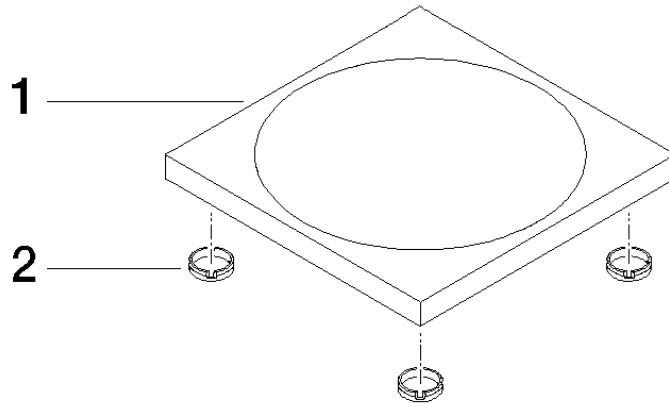

Soap dish free-standing model - Light Gold

IMO

84 410 780

• 119 x 119 x 10 mm

Fits: IMO, LULU, MEM, TARA, LISSÉ, META, CYO

	Light Gold	84 410 780-26
	Chrome	84 410 780-00
	Brushed Platinum	84 410 780-06
	Platinum	84 410 780-08
	Dark Chrome	84 410 780-19
	Brushed Light Gold	84 410 780-27
	Brushed Durabronze (23kt Gold)	84 410 780-28
	Matte Black	84 410 780-33
	Brushed Bronze	84 410 780-42
	Brushed Champagne (22kt Gold)	84 410 780-46
	Champagne (22kt Gold)	84 410 780-47
	Brushed Chrome	84 410 780-93
	Brushed Dark Platinum	84 410 780-99

84 410 780

mm [inches]

84 410 780

**Product version from 10/1/2023**

Parts for other  
finishes can be found  
here: [Chrome](#)

Soap dish free-standing model - Light Gold

IMO

84 410 780