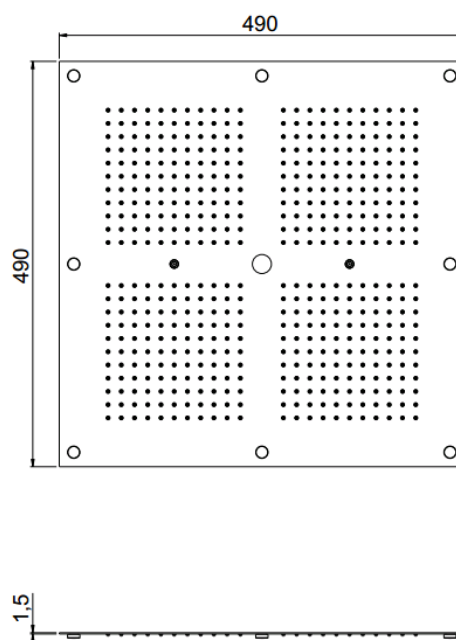

MyDream

MyDream 490x490
23057XN

TECHNICAL INFORMATION

Multifunction built-in shower head, 490X490 mm, 484 nozzles in non-liming silicon, inspectable and serviceable with 2 jets: rain, atomizer

Flow rate:
16 l/min

PICTURE

SPARE PARTS

FEATURES

rain jet

Shower head
mounted
atomizer

TECHNICAL DRAWING

FINISHINGS