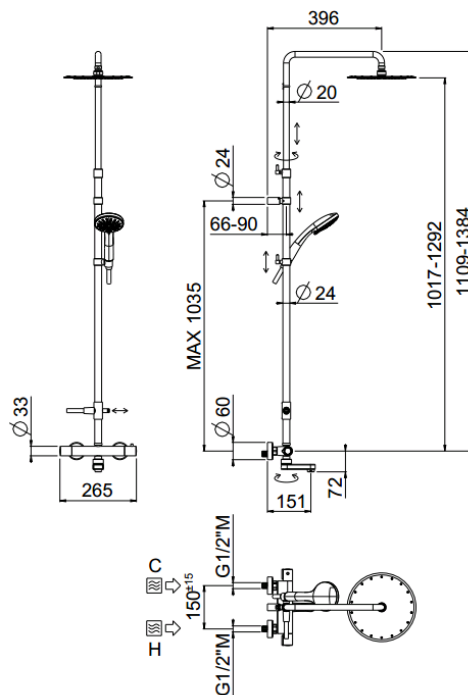

Rigoletto telescopic with spout

Rigoletto telescopic with spout, MySlim inspectable shower head
01-1977-N-CR

TECHNICAL INFORMATION

Bridge telescopic shower column including exposed mixer with brass handles, diverter and swinging spout, turning bar with adjustable mounting. Round ultra-thin shower head, Ø300, non-liming, inspectable and serviceable in chromed stainless steel. 3 jets non-liming shower in ABS. Smooth double anti-torsion PVC flexible hose, cm 150. CHROME

Flow rate:
x rubinetto

PICTURE

SPARE PARTS

ORIC035
T°

ORIC032
2 vie / ways

FEATURES

rain jet

central jet

side jet

Tub spout

double anti-torsion

adjustable telescopic shower column

Rigoletto adjustable spout

inspectable round

TECHNICAL DRAWING

FINISHINGS