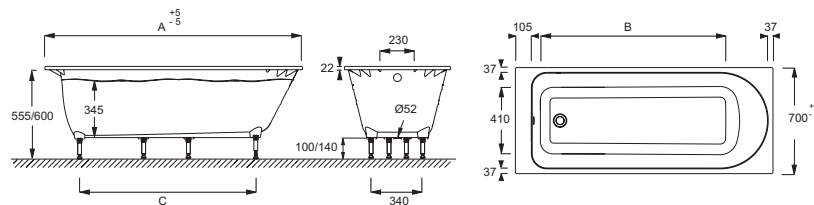

E6D151

Collection: ODÉON RIVE GAUCHE

Finish*:

00 - White

Main features:

Features

- **DIMENSIONS:** 170 x 70 cm
- **MATERIAL:** Flight
- **VOLUME (L):** 214/144
- **WASTE DIAMETER:** 5,2 cm
- **STEP:** Not supplied
- **OPTIONAL COORDINATING PANEL:** Yes
- **BATH WELL WIDTH:** 41 cm
- **CAN BE EQUIPPED WITH A WHIRLPOOL SYSTEM:** No
- **FAUCET :** To install with a faucet wall mounted or mural (entraxe maxi 150 mm)
- **WEIGHT:** 46 kg
- **INSTALLATION TYPE:** Drop-in
- **SHAPE:** Rectangular
- **FEET:** Supplied
- **WASTE :** Not supplied
- **BATH WELL LENGTH:** 131.5 cm
- **TWO-PERSON BATH:** No
- **GUARANTEE:** 10 years

Consumer benefits

- **MORE COMFORT:** Enhanced comfort with water height 38 cm for total immersion
- **ROBUSTNESS AND STABILITY :** Resistance to heavy loads avoiding distortions and infiltrations

Installation benefits

- **ADJUSTABLE FEET :** 115-140 mm. Quick clip
- **QUICK INSTALLATION :** Lighter than cast iron, the self-supporting bath doesn't need cleats

Technical drawing

Mm	E6D149	E6D150	E6D151
A ⁺⁵ / ₋₅	1500	1600	1700
B	1115	1215	1315
C	960	1060	1100

Product Specification: Bath 170 x 70 cm. E6D151. Collection: ODÉON RIVE GAUCHE. DIMENSIONS: 170 x 70 cm. WEIGHT: 46 kg. MATERIAL: Flight. INSTALLATION TYPE: Drop-in. VOLUME (L): 214/144. SHAPE: Rectangular. WASTE DIAMETER: 5,2 cm. FEET: Supplied. STEP: Not supplied. WASTE : Not supplied. OPTIONAL COORDINATING PANEL: Yes. BATH WELL LENGTH: 131.5 cm. BATH WELL WIDTH: 41 cm. TWO-PERSON BATH: No. CAN BE EQUIPPED WITH A WHIRLPOOL SYSTEM: No. GUARANTEE: 10 years. FAUCET : To install with a faucet wall mounted or mural (entraxe maxi 150 mm).