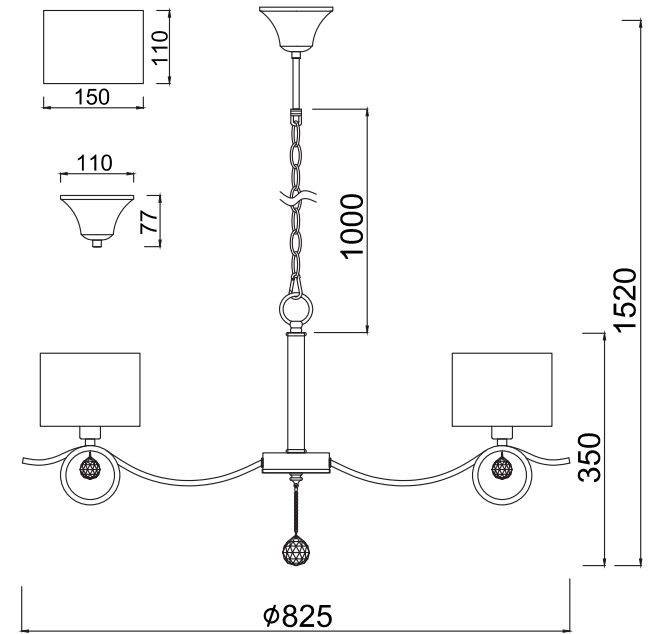

# INSTRUCTION

MODEL: FR5906-PL-08-CH

8 X E14 (40W)

FREYA-LIGHT.COM