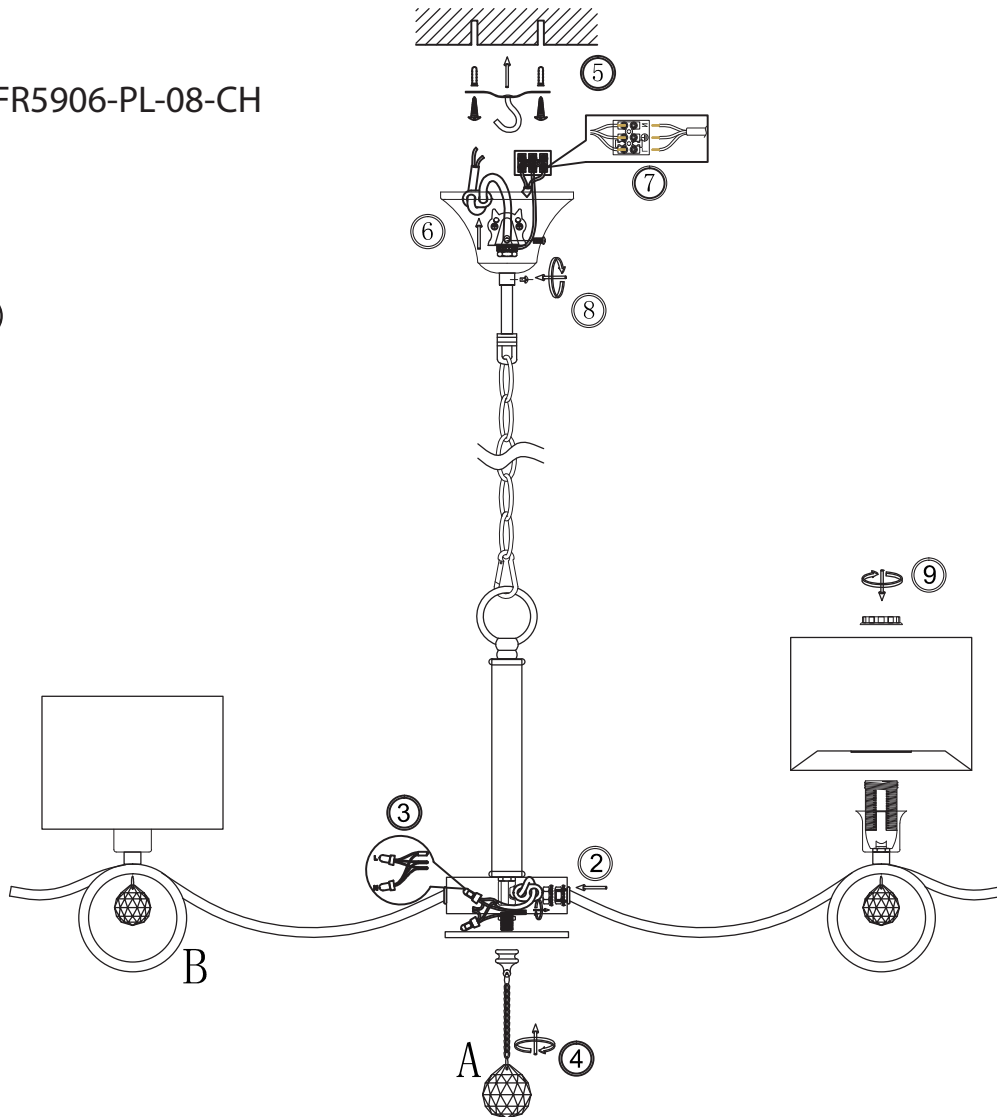

# INSTRUCTION

MODEL: FR5906-PL-08-CH

8 X E14 (40W)

FREYA-LIGHT.COM