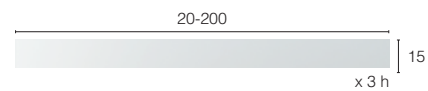

48x230x10 Countertop with integrated slot towel rails combined with Spot 125 washbasins, 40x200x5 under countertop and 15x100x3 shelf, all in white and smooth texture finish

Countertops

OPTIONS

Prepared for faucetry installation H1, H2 of H3

Hole for Ø46 mm standad drainage

Cm by cm custom cutting

35/45 cm Integrated slot towel rail

30/40/50 cm Stainless-steel under countertop towel rail

30/40/50 cm stainless-steel front installation towel rail

Scene® Ledge under countertop (for 60 to 140 cm length countertops)

Shelves

S Countertops and Shelves manufactured using smooth white Scene®