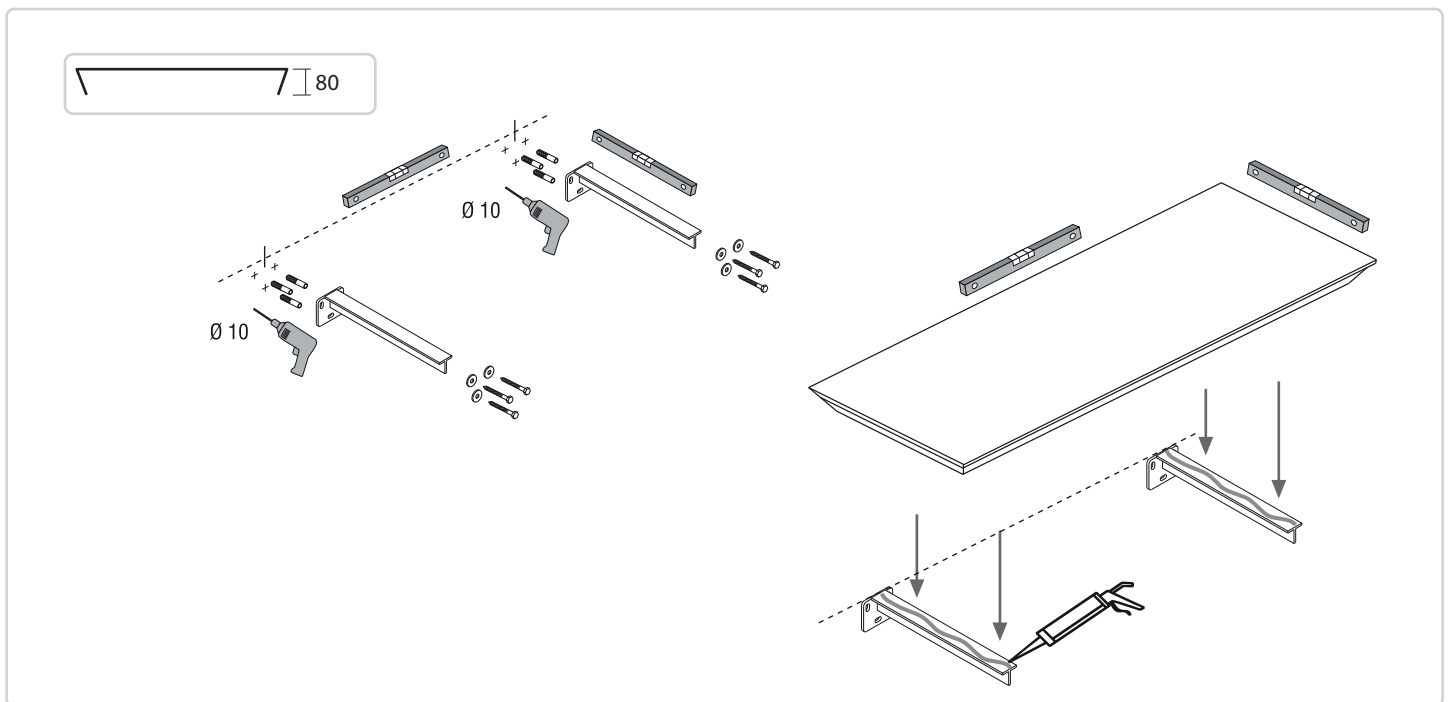

## Installation

1

## Adhesives and others (supplied by hidrobox)

**Silicone sealant**  
310 ml cartridge