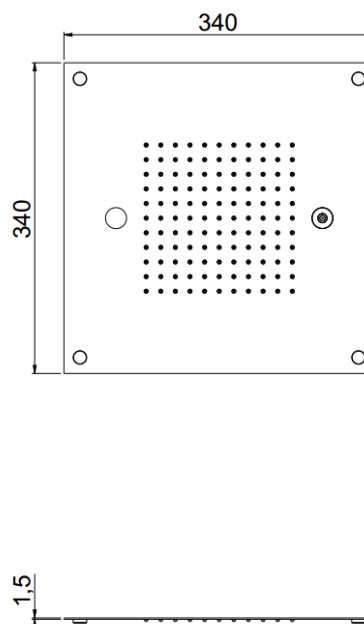

MyDream

MyDream 340x340
23064X/S-CRX

TECHNICAL INFORMATION

Multifunction built-in shower head, 340X340 mm, 121 nozzles in non-liming silicon, inspectable and serviceable with 1 jet: rain and chromotherapy

Flow rate:
5 l/min

PICTURE

SPARE PARTS

FEATURES

rain jet

TECHNICAL DRAWING

FINISHINGS