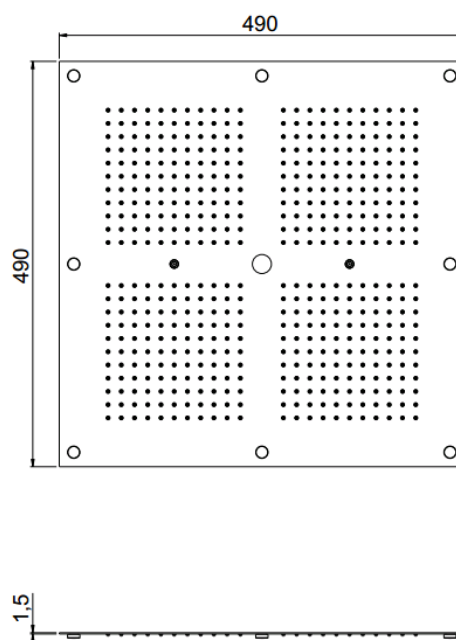

MyDream

MyDream 490x490
23057XN-CRX

TECHNICAL INFORMATION

Multifunction built-in shower head, 490X490 mm, 484 nozzles in non-liming silicon, inspectable and serviceable with 2 jets: rain, atomizer

Flow rate:
16 l/min

PICTURE

SPARE PARTS

FEATURES

rain jet

Shower head
mounted
atomizer

TECHNICAL DRAWING

FINISHINGS