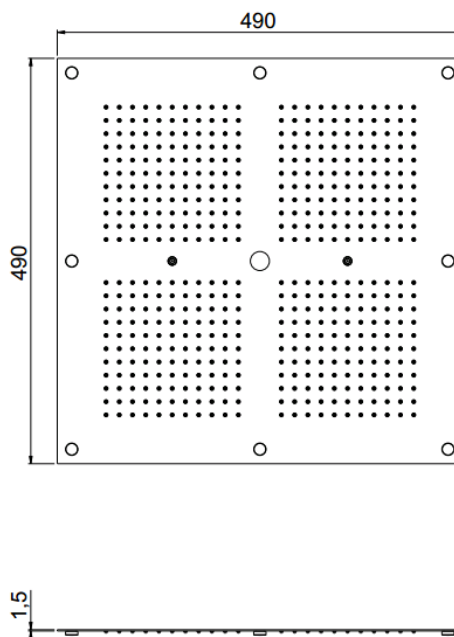

MyDream

MyDream 490x490
23057X/S

TECHNICAL INFORMATION

Multifunction built-in shower head, 490X490 mm, 484 nozzles in non-liming silicon, inspectable and serviceable with 1 jet: rain and chromotherapy

Flow rate:
16 l/min

PICTURE

SPARE PARTS

FEATURES

rain jet

TECHNICAL DRAWING

FINISHINGS