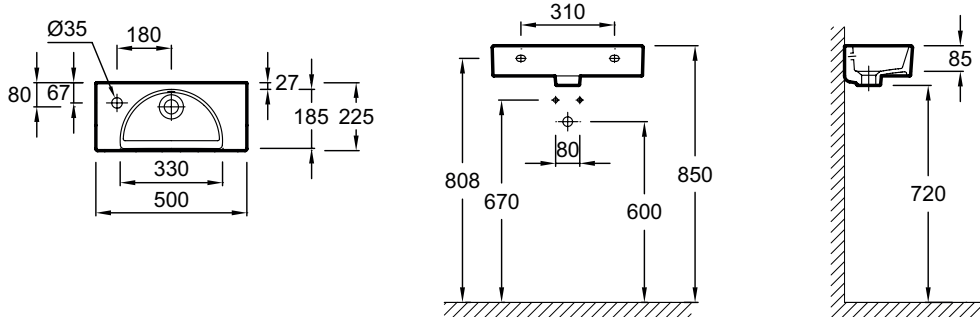

## Features

- DIMENSIONS: 50 x 22.50 cm
- MATERIAL: Ceramic
- WEIGHT: 8 kg
- INSTALLATION TYPE: Self-supporting or can be mounted on a specific cabinet

## Technical drawing

Product Specification: Handwash basin 50 cm. EGO112-55. Collection: ODÉON RIVE GAUCHE. DIMENSIONS: 50 x 22.50 cm. WEIGHT: 8 kg. MATERIAL: Ceramic. INSTALLATION TYPE: Self-supporting or can be mounted on a specific cabinet.