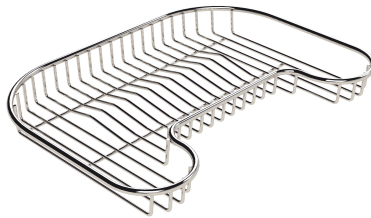

Stainless steel plate rack 8100 111