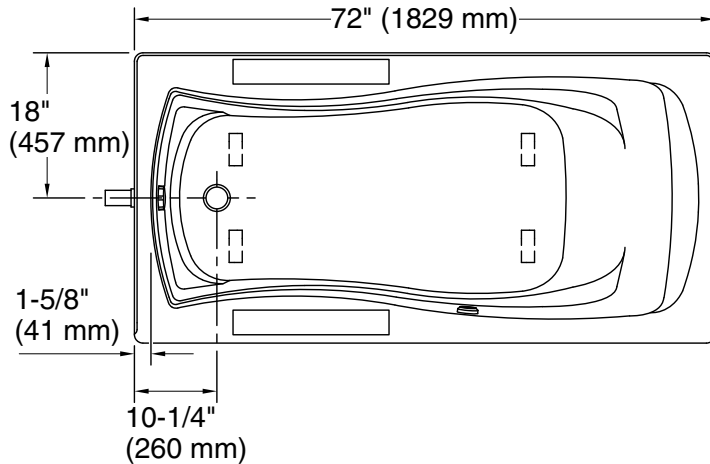

No change in measurements if connected with drain illustrated. (K-7166-AF)
Recommended Faucet Location