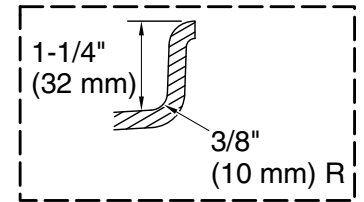

Integral Flange Detail