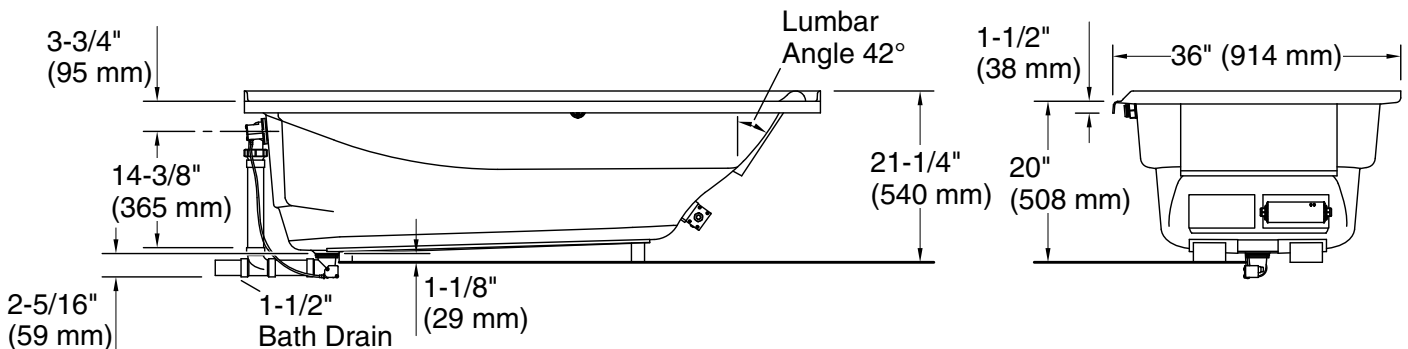

Required Electrical Service

One circuit required, protected with Class A Ground-Fault Circuit-Interrupter (GFCI). Outside North America, this device may be known as a Residual Current Device (RCD).

Heated Surface: 120 V, 15 A

Technical Information

All product dimensions are nominal.

Installation:	Three-wall alcove
Drain location:	Left
Basin area, bottom:	50" x 24" (1270 mm x 610 mm)
Basin area, top:	65" x 27" (1651 mm x 686 mm)
Weight:	77 lbs (34.9 kg)
Minimum floor load:	39.1 lbs/ft² (190.9 kg/m²)
Water depth:	14" (356 mm)
Water capacity:	72 gal (272.5 L)
Electrical component rating:	Heated Surface: 120 V, 0.5 A, 60 Hz, 65 W
Minimum flat for door:	2-1/8" (54 mm)

Notes

Measure your actual product for rough-in details. Install this product according to the installation instructions.

The hot water supply should be 70% of the capacity of the bath or greater. Installations will vary.

If installing a rim-mount faucet, make sure there is no interference above or below the deck before drilling any holes.