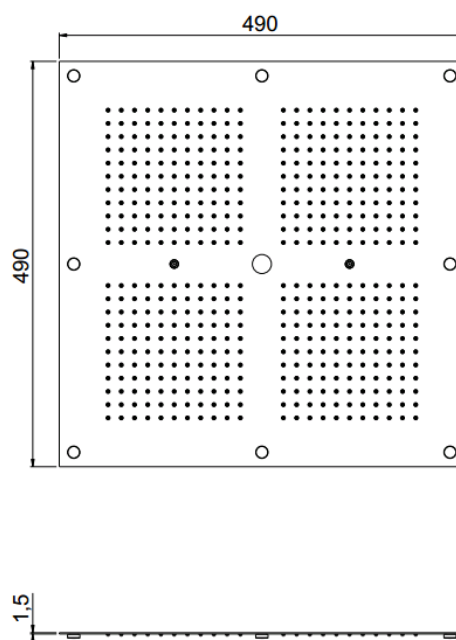

MyDream

MyDream 490x490
23057XN/S-CRX

TECHNICAL INFORMATION

Multifunction built-in shower head, 490X490 mm, 484 nozzles in non-liming silicon, inspectable and serviceable with 2 jets: rain, atomizer and chromotherapy

Flow rate:
16 l/min

PICTURE

SPARE PARTS

FEATURES

rain jet

Shower head
mounted
atomizer

TECHNICAL DRAWING

FINISHINGS