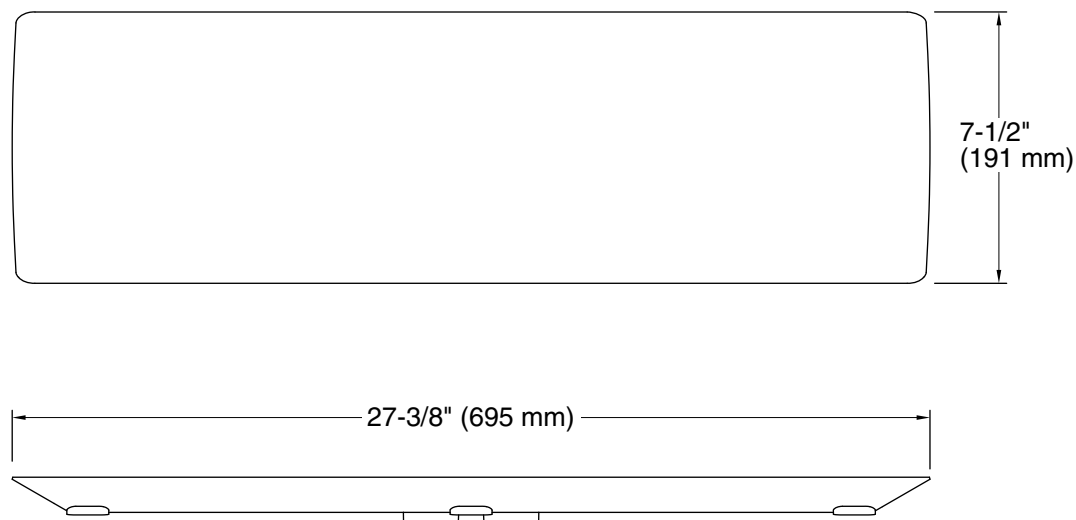

Bellwether®

Drain Cover

K-9159

Features

- Aluminum.
- For use with Bellwether 60" x 34" shower bases.

Recommended Products/Accessories

K-23723 Faucet cleaner

Codes/Standards

Technical Information

All product dimensions are nominal.

Material: Plastic

Notes

Install this product according to the installation guide.