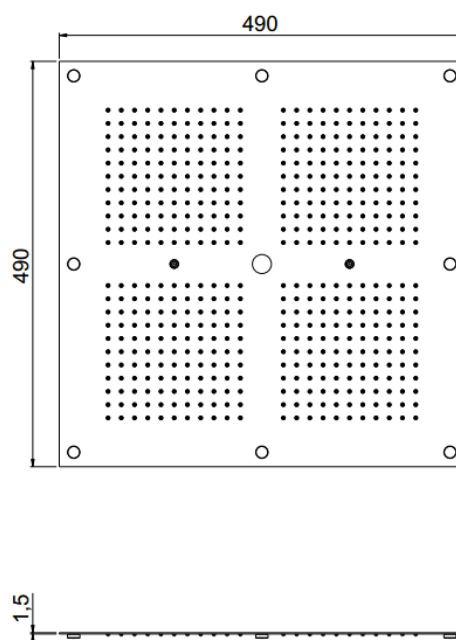

MyDream

MyDream 490x490
23057X/S-CRX

TECHNICAL INFORMATION

Multifunction built-in shower head, 490X490 mm, 484 nozzles in non-liming silicon, inspectable and serviceable with 1 jet: rain and chromotherapy

Flow rate:
16 l/min

PICTURE

SPARE PARTS

FEATURES

rain jet

TECHNICAL DRAWING

FINISHINGS