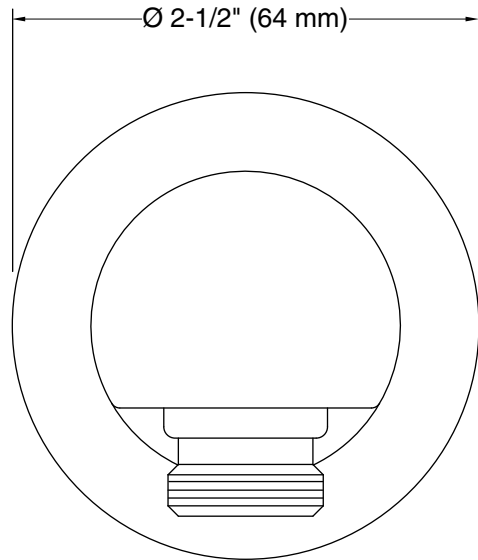

Technical Information

All product dimensions are nominal.

Drain included: No

Notes

Install this product according to the installation instructions.