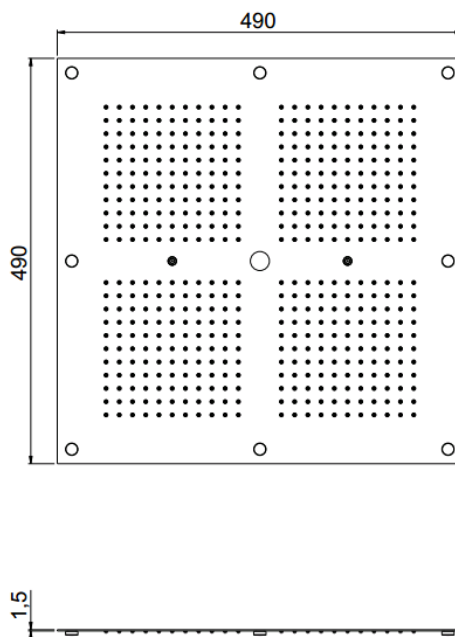

MyDream

MyDream 490x490
23057XN/S

TECHNICAL INFORMATION

Multifunction built-in shower head, 490X490 mm, 484 nozzles in non-liming silicon, inspectable and serviceable with 2 jets: rain, atomizer and chromotherapy

Flow rate:
16 l/min

PICTURE

SPARE PARTS

FEATURES

rain jet

Shower head
mounted
atomizer

TECHNICAL DRAWING

FINISHINGS