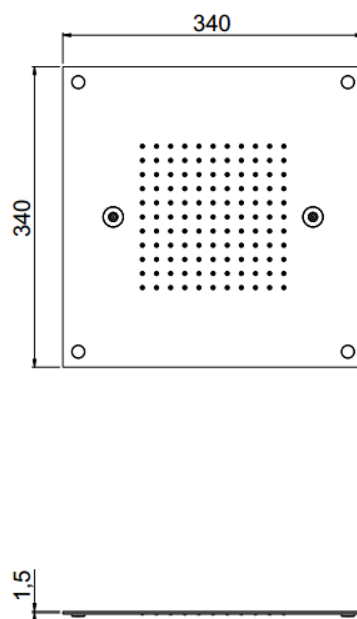

MyDream

MyDream 340x340
23064XN-CRX

TECHNICAL INFORMATION

Multifunction built-in shower head, 340X340 mm, 121 nozzles in non-liming silicon, inspectable and serviceable with 2 jets: rain, atomizer

Flow rate:
5 l/min

FEATURES

rain jet

Shower head
mounted
atomizer

PICTURE

TECHNICAL DRAWING

SPARE PARTS

FINISHINGS