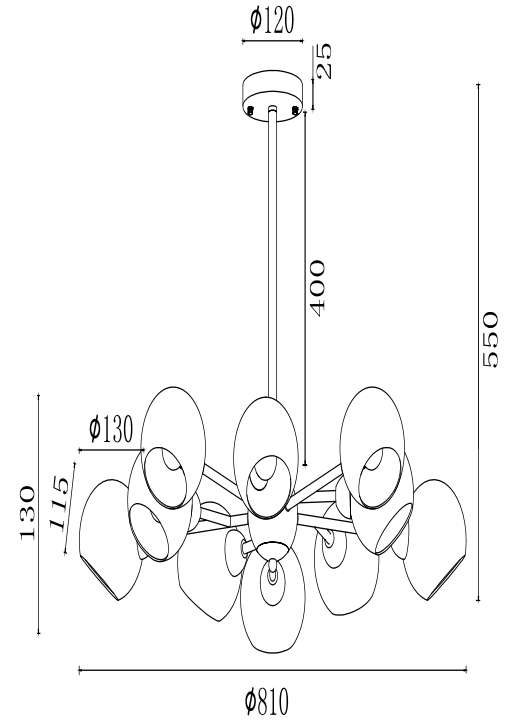

# Instruction

FR5121PL-10G

10 x E14 (40W)

Model: FR5121PL-10G  
Collection: Modern  
Series: Sherry

Ceiling Lamps