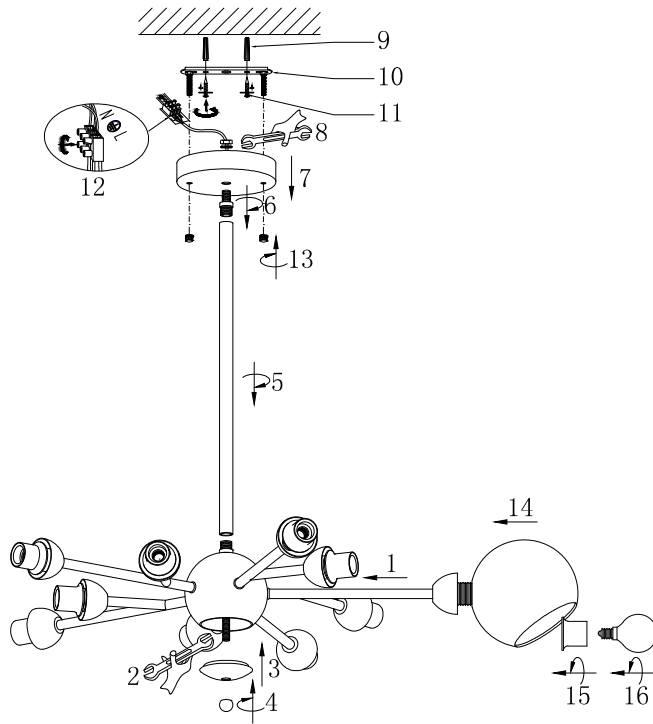

# Instruction

FR5121PL-10G

10 x E14 (40W)

Model: FR5121PL-10G  
Collection: Modern  
Series: Sherry

Ceiling Lamps