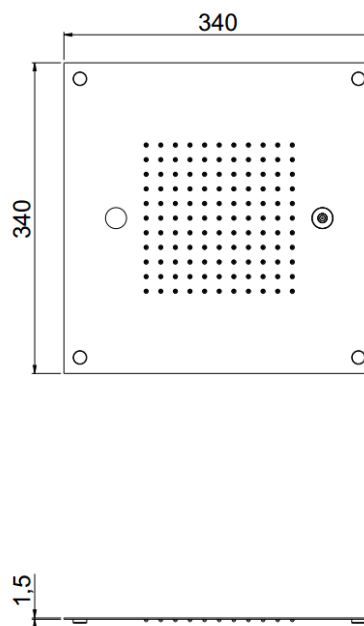

TECHNICAL DRAWING

SPARE PARTS

FINISHINGS