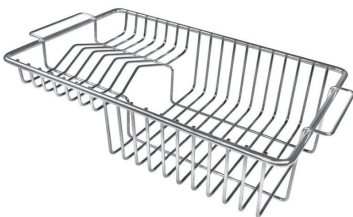

Drainer	No
Width	75 cm
Bowl dimension	710x400mm
Number of bowls	1 bowl
Waste fitting	Drain SPACE 3,5"

FEATURES

Deep bowls	This bowls reach an important depth, over 20 cm, thanks to the advanced production technology, that can be offer great capieny and practicity in all the washing operations.
High thickness	1mm thick steel. A significant thickness, which guarantees the maximum sturdiness and durability.
Perimetral overflow	The overflow is always a security on the Foster sinks that prevents the overflow of water in case of oversights. The perimeter drain solution improves aesthetics thanks to its square and essential shape.
Save space system	Drain and siphon are designed to leave as much space as possible in the under-sink area, more and more useful today for theseparate waste collection systems.
Small radius	Bowls with squared shapes with a modern design and an increased capacity, for a minimal aesthetics connected with an extreme practicity.
Space waste fitting	The elegant SPACE steel cap closes the drain and leaves no visible residues collected in the basket below. Space also has a small footprint and allows the optimal use of the under-sink compartment.

TECHNICAL DATA

OPTIONAL ACCESSORIES

Cestello inox 8612 000

Glass chopping board 8631 300

HPDE Chopping board 8657 001

HPDE Twin chopping board 8644 101

Iroko-wood chopping board with stainless steel colander 8644 042

Iroko-wood sliding chopping board 8644 041

Iroko-wood twin chopping board 8644 004

Stainless steel colander 8154 000

Stainless steel plate rack 8100 154

Stainless steel plate rack 8100 201

Stainless steel plate rack 8100 303

White bowl 8153 100

Graters kit with ring-holder and food collection tray 8159 101

Stainless steel perforated tray 8151 000

WARNING:

The accessories 8159101, 8100303,8151000 are only usable in combination with 8644101