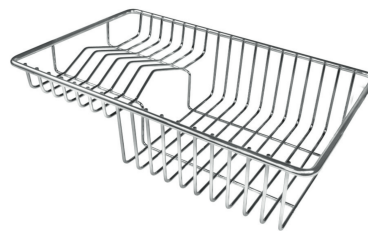

Drainer	No
Width	75 cm
Bowl dimension	710x400mm
Number of bowls	1 bowl
Waste fitting	Drain SPACE 3,5"

FEATURES

Deep bowls	This bowls reach an important depth, over 20 cm, thanks to the advanced production technology, that can be offer great capieny and practicity in all the washing operations.
High thickness	1mm thick steel. A significant thickness, which guarantees the maximum sturdiness and durability.
Perimetral overflow	The overflow is always a security on the Foster sinks that prevents the overflow of water in case of oversights. The perimeter drain solution improves aesthetics thanks to its square and essential shape.
Save space system	Drain and siphon are designed to leave as much space as possible in the under-sink area, more and more useful today for theseparate waste collection systems.
Small radius	Bowls with squared shapes with a modern design and an increased capacity, for a minimal aesthetics connected with an extreme practicity.
Space waste fitting	The elegant SPACE steel cap closes the drain and leaves no visible residues collected in the basket below. Space also has a small footprint and allows the optimal use of the under-sink compartment.

TECHNICAL DATA

OPTIONAL ACCESSORIES

Cestello inox 8612 000

Glass chopping board 8631 300

HPDE Chopping board 8657 001

HPDE Twin chopping board 8644 101

Iroko-wood chopping board with stainless steel colander 8644 042

Iroko-wood sliding chopping board 8644 041

Iroko-wood twin chopping board 8644 004

Stainless steel colander 8154 000

Stainless steel plate rack 8100 154

Stainless steel plate rack 8100 201

Stainless steel plate rack 8100 303

White bowl 8153 100

Graters kit with ring-holder and food collection tray 8159 101

Stainless steel perforated tray 8151 000

WARNING:

The accessories 8159101, 8100303,8151000 are only usable in combination with 8644101