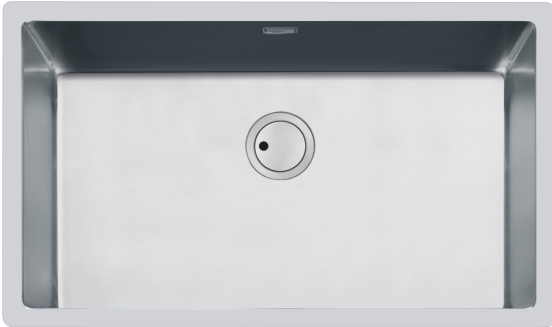

Sink S4001 - 3357 850

Sinks

Code: 3357 850

DETAILS

Finish Foster brushed

Material AISI 304 stainless steel

Texture Satin

Base 80 cm

Edge/Installation Type Undermount

Dimensions 750x440 mm

Standard fittings Fixing hooks, gasket, drain, overflow and siphon, boxed packing

Mixer holes No standard holes

Built-in hole View technical data sheet (for all Flush-mount / Top-mount models and Under-mount models)

Drainer	No
Width	75 cm
Bowl dimension	710x400mm
Number of bowls	1 bowl
Waste fitting	Drain SPACE 3,5"

FEATURES

Deep bowls	This bowls reach an important depth, over 20 cm, thanks to the advanced production technology, that can be offer great capieny and practicity in all the washing operations.
High thickness	1mm thick steel. A significant thickness, which guarantees the maximum sturdiness and durability.
Perimetral overflow	The overflow is always a security on the Foster sinks that prevents the overflow of water in case of oversights. The perimeter drain solution improves aesthetics thanks to its square and essential shape.
Save space system	Drain and siphon are designed to leave as much space as possible in the under-sink area, more and more useful today for theseparate waste collection systems.
Small radius	Bowls with squared shapes with a modern design and an increased capacity, for a minimal aesthetics connected with an extreme practicity.
Space waste fitting	The elegant SPACE steel cap closes the drain and leaves no visible residues collected in the basket below. Space also has a small footprint and allows the optimal use of the under-sink compartment.