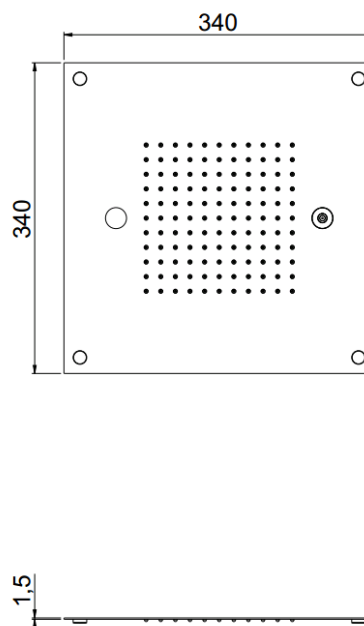

MyDream

MyDream 340x340
23064XN/S-CRX

TECHNICAL INFORMATION

Multifunction built-in shower head, 340X340 mm, 121 nozzles in non-liming silicon, inspectable and serviceable with 2 jets: rain, atomizer and chromotherapy

Flow rate:
5 l/min

PICTURE

SPARE PARTS

FEATURES

rain jet

Shower head
mounted
atomizer

TECHNICAL DRAWING

FINISHINGS