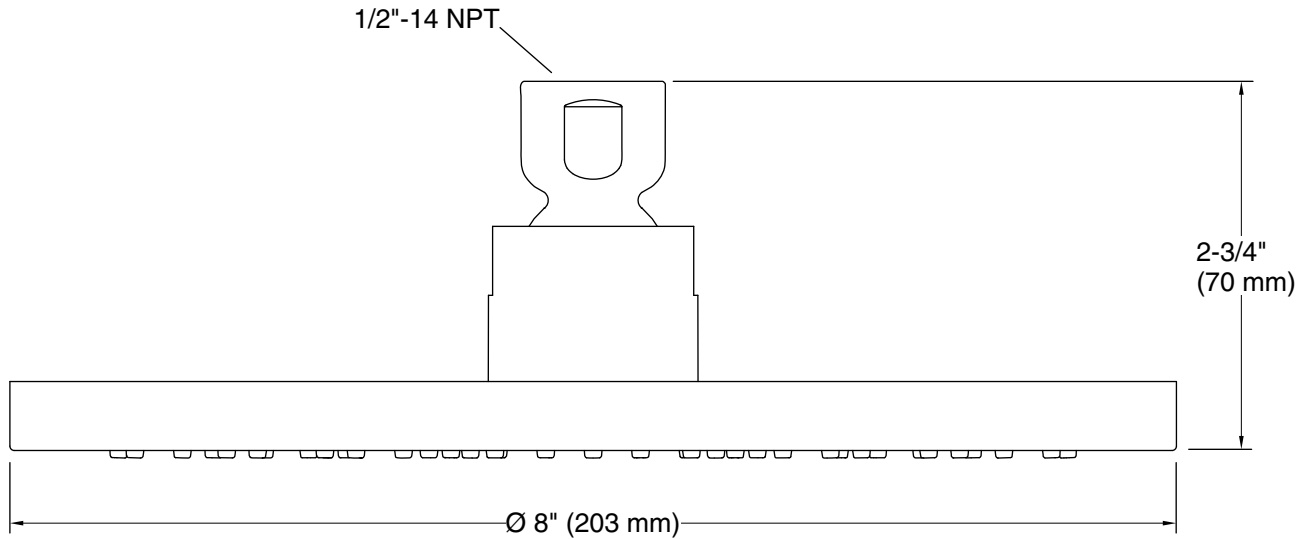

KOHLER® Faucets 8" rainhead with Katalyst® air-induction technology, 2.5 gpm K-13688

Features

- Single-function rain showerhead.
- MasterClean® spray nozzles to prohibit mineral build-up for easy cleaning.
- Katalyst™ Spray Technology with air induction ball joint.
- Optimized sprayface for maximum performance.
- Solid brass construction for durability and reliability.
- 2.5 gpm (9.5 lpm) maximum flow rate.

THE BOLD LOOK
OF **KOHLER**®

Technical Information

All product dimensions are nominal.

Showerhead/Body Spray:

Rated maximum flow: 2.5 gal/min (9.5 l/min)

Notes

Install this product according to the installation guide.